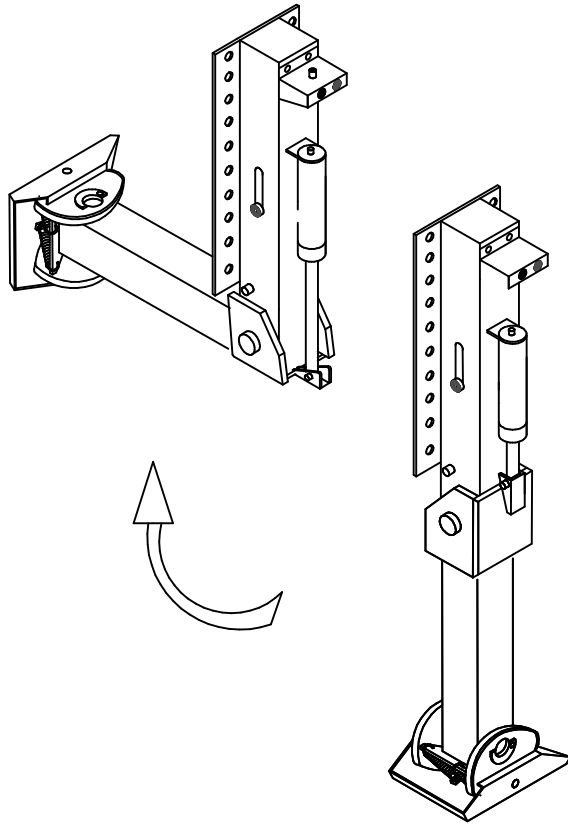

Pneumatic stabilizer for Semitrailers **LEG 100**

Automatic : 2 Buttons
Strong
Quick: 2 sec
Easy to install
Pressure: 6 bar
Weight : Kg. 89

Designed for frequently coupling and uncoupling